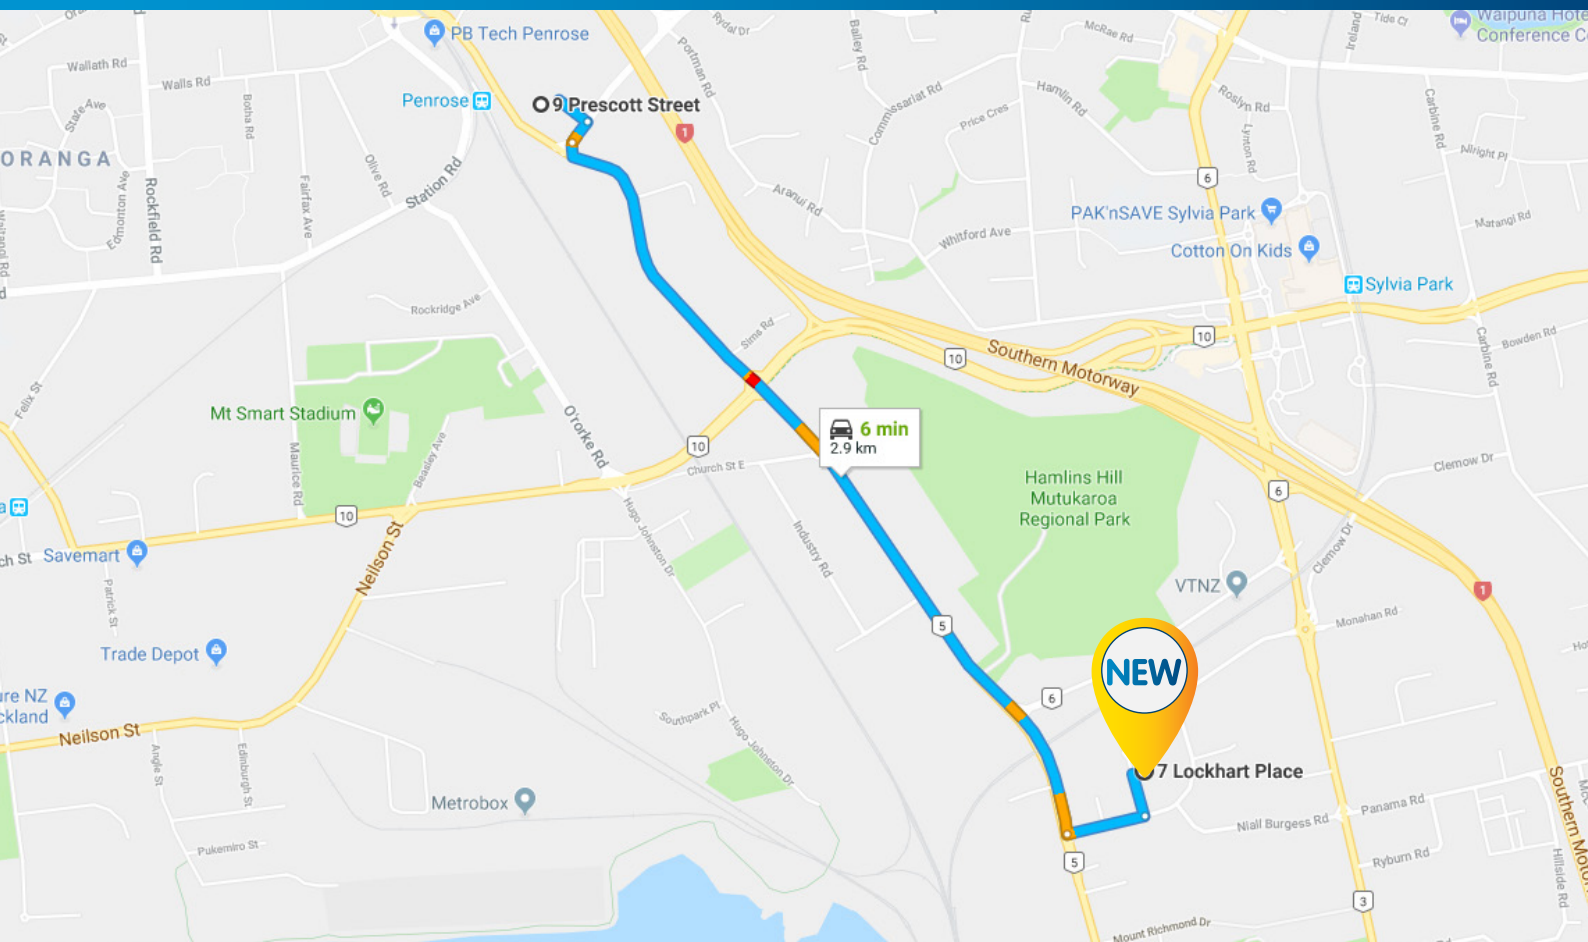

WE'RE MOVING

REALCOLD AUCKLAND IS MOVING TO
7 LOCKHART PLACE, MT WELLINGTON
AUCKLAND, 1060

ON MONDAY, 13TH AUGUST 2018

www.realcold.co.nz