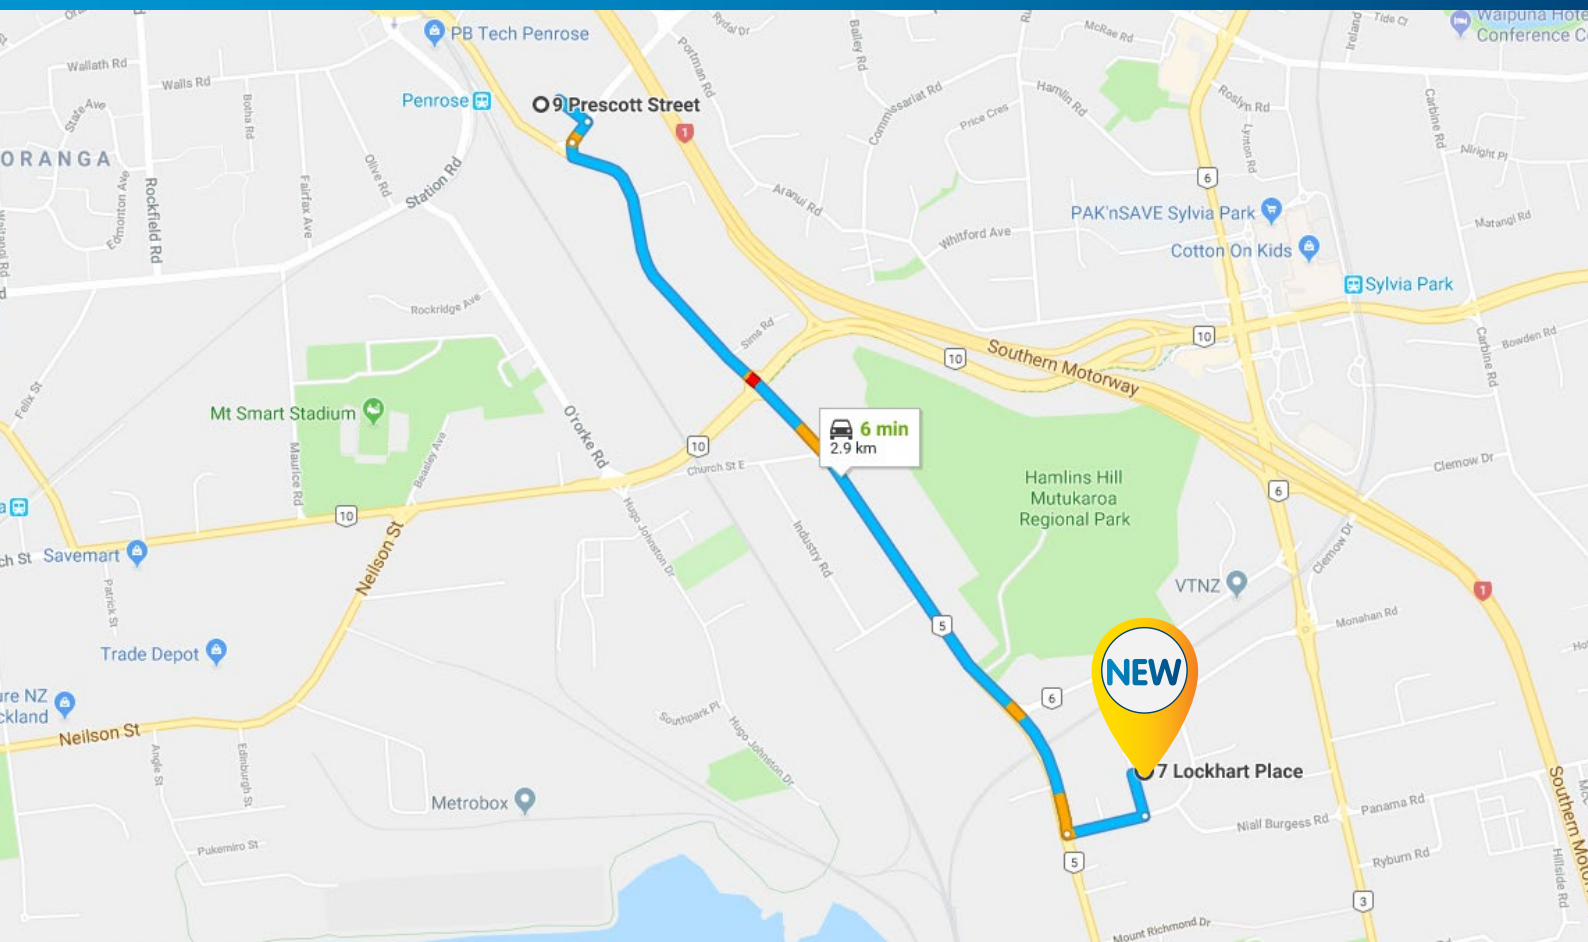

WE'VE MOVED

REALCOLD PENROSE HAS MOVED TO
7 LOCKHART PLACE, MT WELLINGTON
AUCKLAND, 1060

www.realcold.co.nz